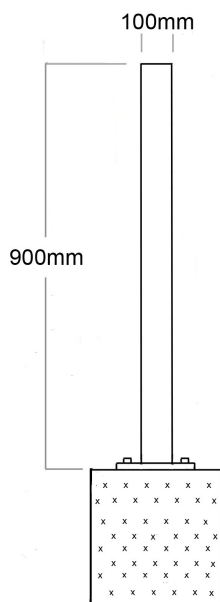

BROADWAY BOLLARD

STAINLESS STEEL

Metal Art Limited
Street & Park Furniture

Surface Mounted

With its high visibility and quality stainless steel finish, the elegant Broadway Bollard fits just perfectly into CBD and suburban shopping centres.

The Broadway Bollard is available with three methods of fixing. the in ground pipe used with the removable Broadway is galvanised mild steel, with all other parts made using 316 stainless steel.

The Broadway Bollard